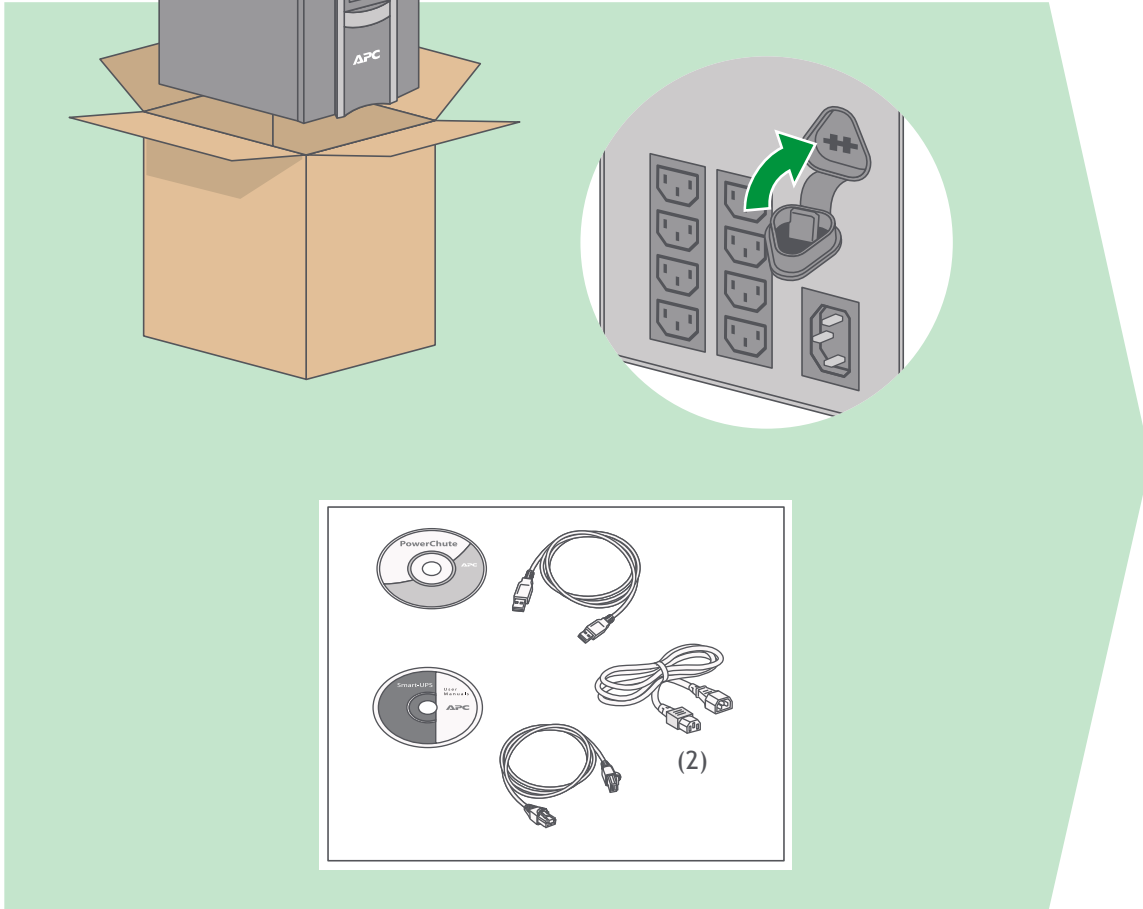

# Installation Guide

by Schneider Electric

Smart-UPS SMC1000IC, SMC1500IC

<http://smartconnect.apc.com>

By connecting this product to the Internet using the APC SmartConnect port, you are agreeing to APC SmartConnect Terms of Use, as found at [smartconnect.apc.com](http://smartconnect.apc.com)  
Schneider Electric Data Privacy Policy can also be found at [smartconnect.apc.com](http://smartconnect.apc.com)